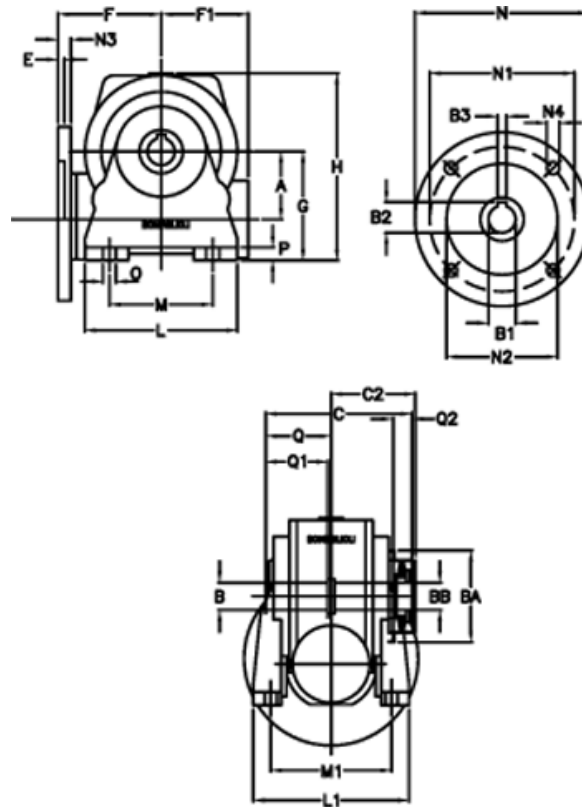

Article number: 390204902412716

Description: Worm Gear with Torque Limiter  
VF 49-L1-N-24 P71B5

## Measures

a = 49.50	C2 = 63,5	L1 = 124	O = 8.5
B = 25	Description = VF 49N-xx-71B5	m = 63	P = 12
B1 E7 = 14	E = 3.0	M1 = 98.5	Q = 51.0
B2 = 16.3	F = 70	N = 160	Q1 = 41
B3 H9 = 5	F1 = 63	N1 = 130	Q2 = 15
BA = 63	g = 82	N2 = 110	
BB H7 = 14	H = 138.0	N3 = 10.5	
C = 105	L = 110	N4 = 9,5	